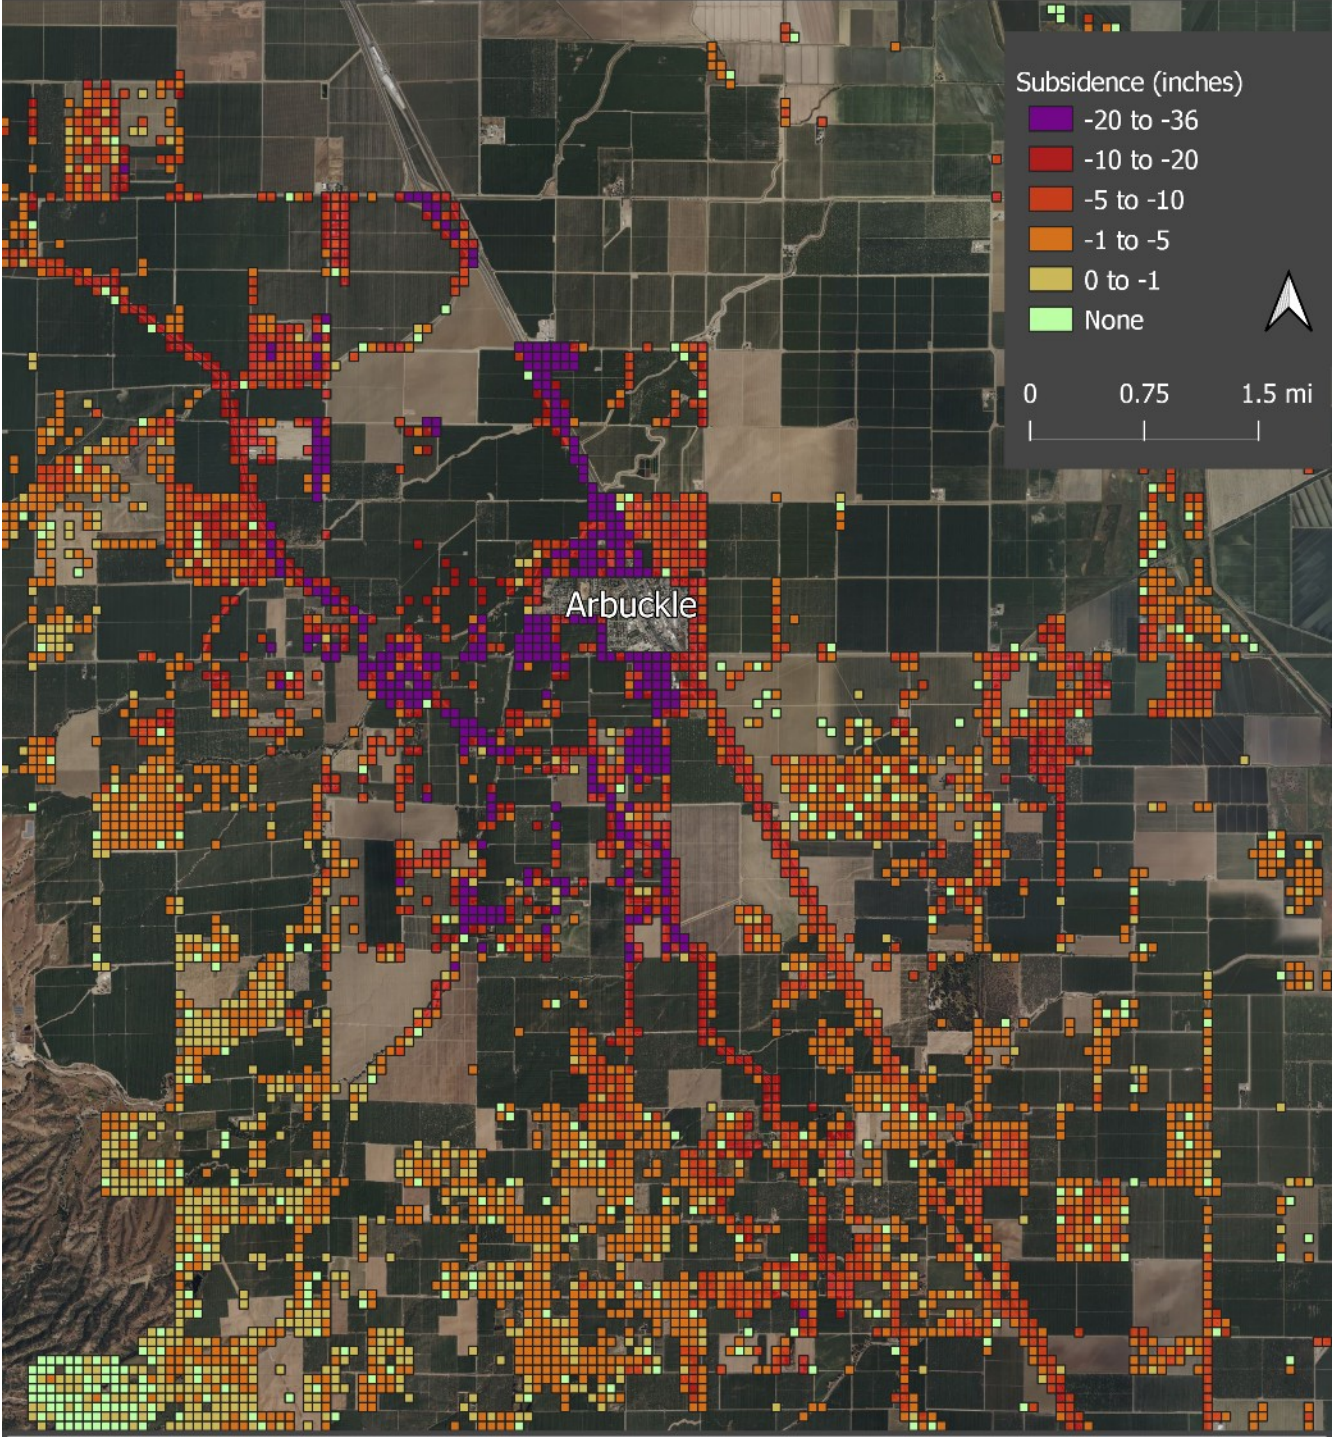

AquAlliance Appendix A

Subsidence Near Arbuckle CA, 2015 - 2024 Colusa County

Subsidence Near Artois CA, 2015 - 2024 Glenn County

Subsidence Near Corning CA, 2015 - 2024 Tehema County

Subsidence Near Elk Grove CA, 2015 - 2024 Sacramento County