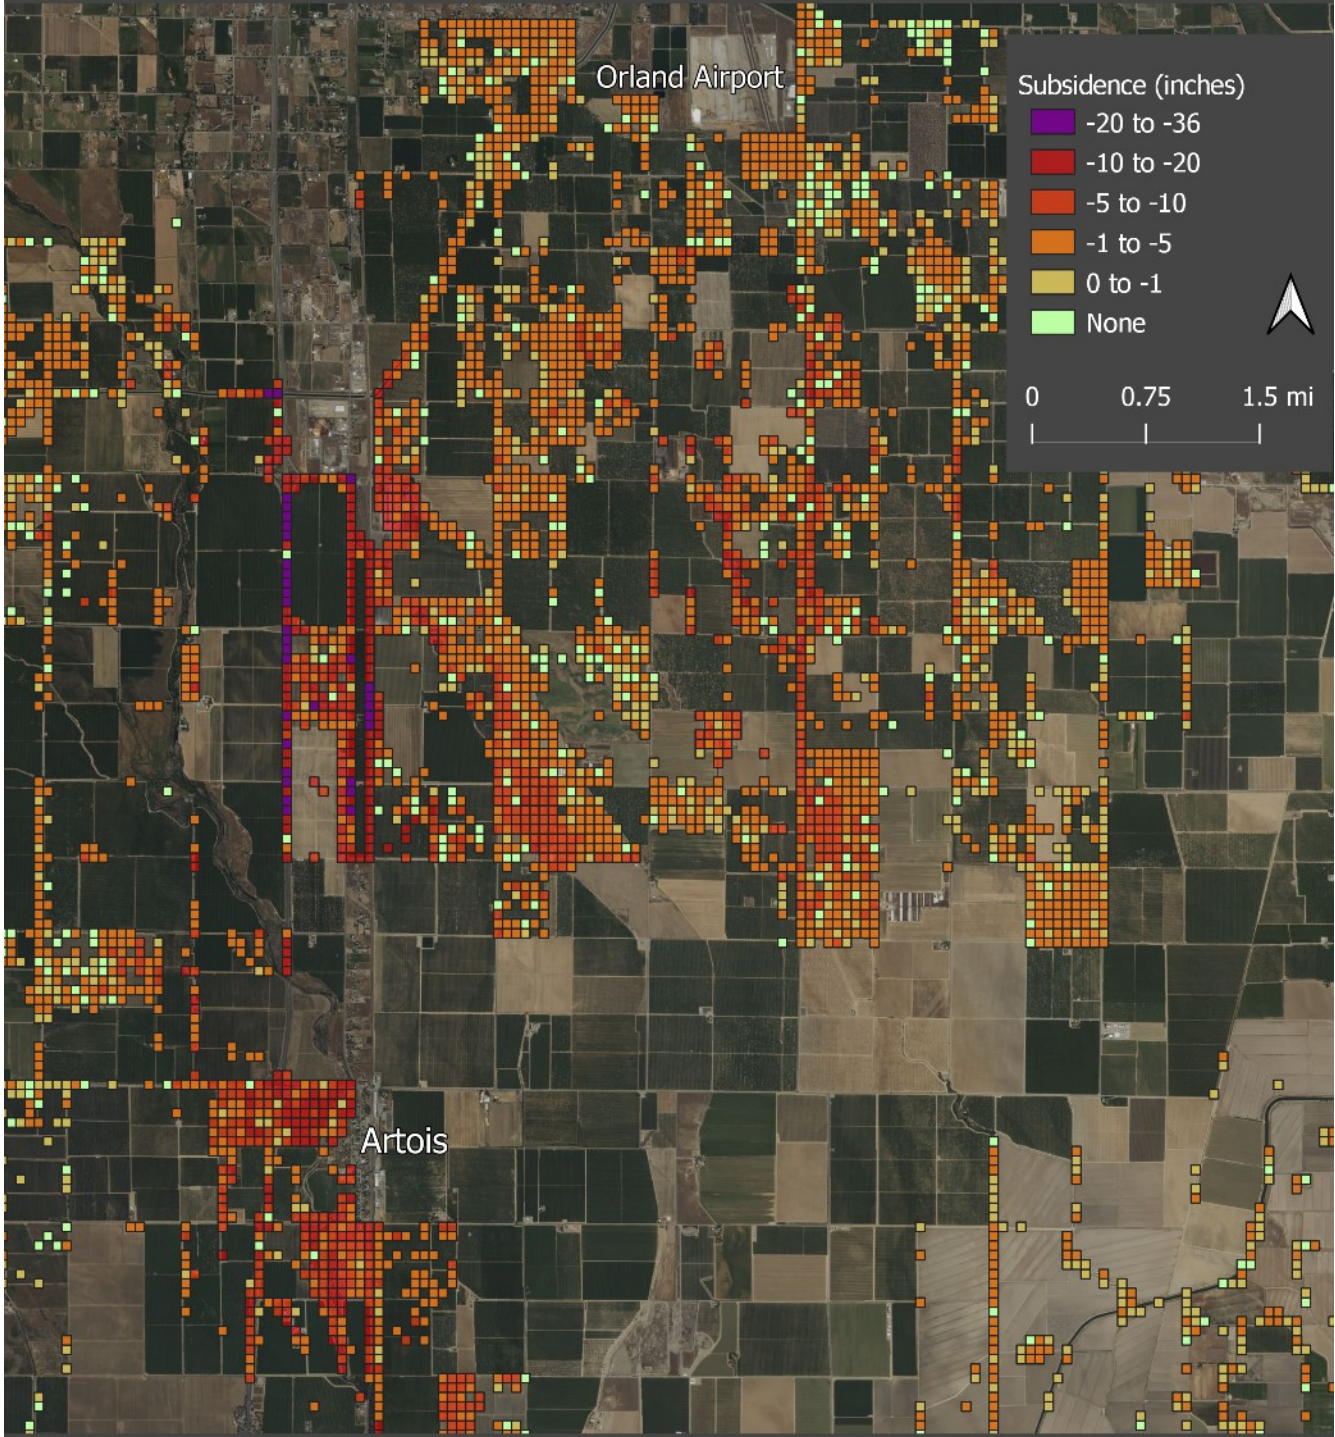

AquAlliance Appendix A

Subsidence Near Arbuckle CA, 2015 - 2024 Colusa County

Subsidence Near Artois CA, 2015 - 2024 Glenn County

Subsidence Near Corning CA, 2015 - 2024 Tehema County

Subsidence Near Elk Grove CA, 2015 - 2024 Sacramento County