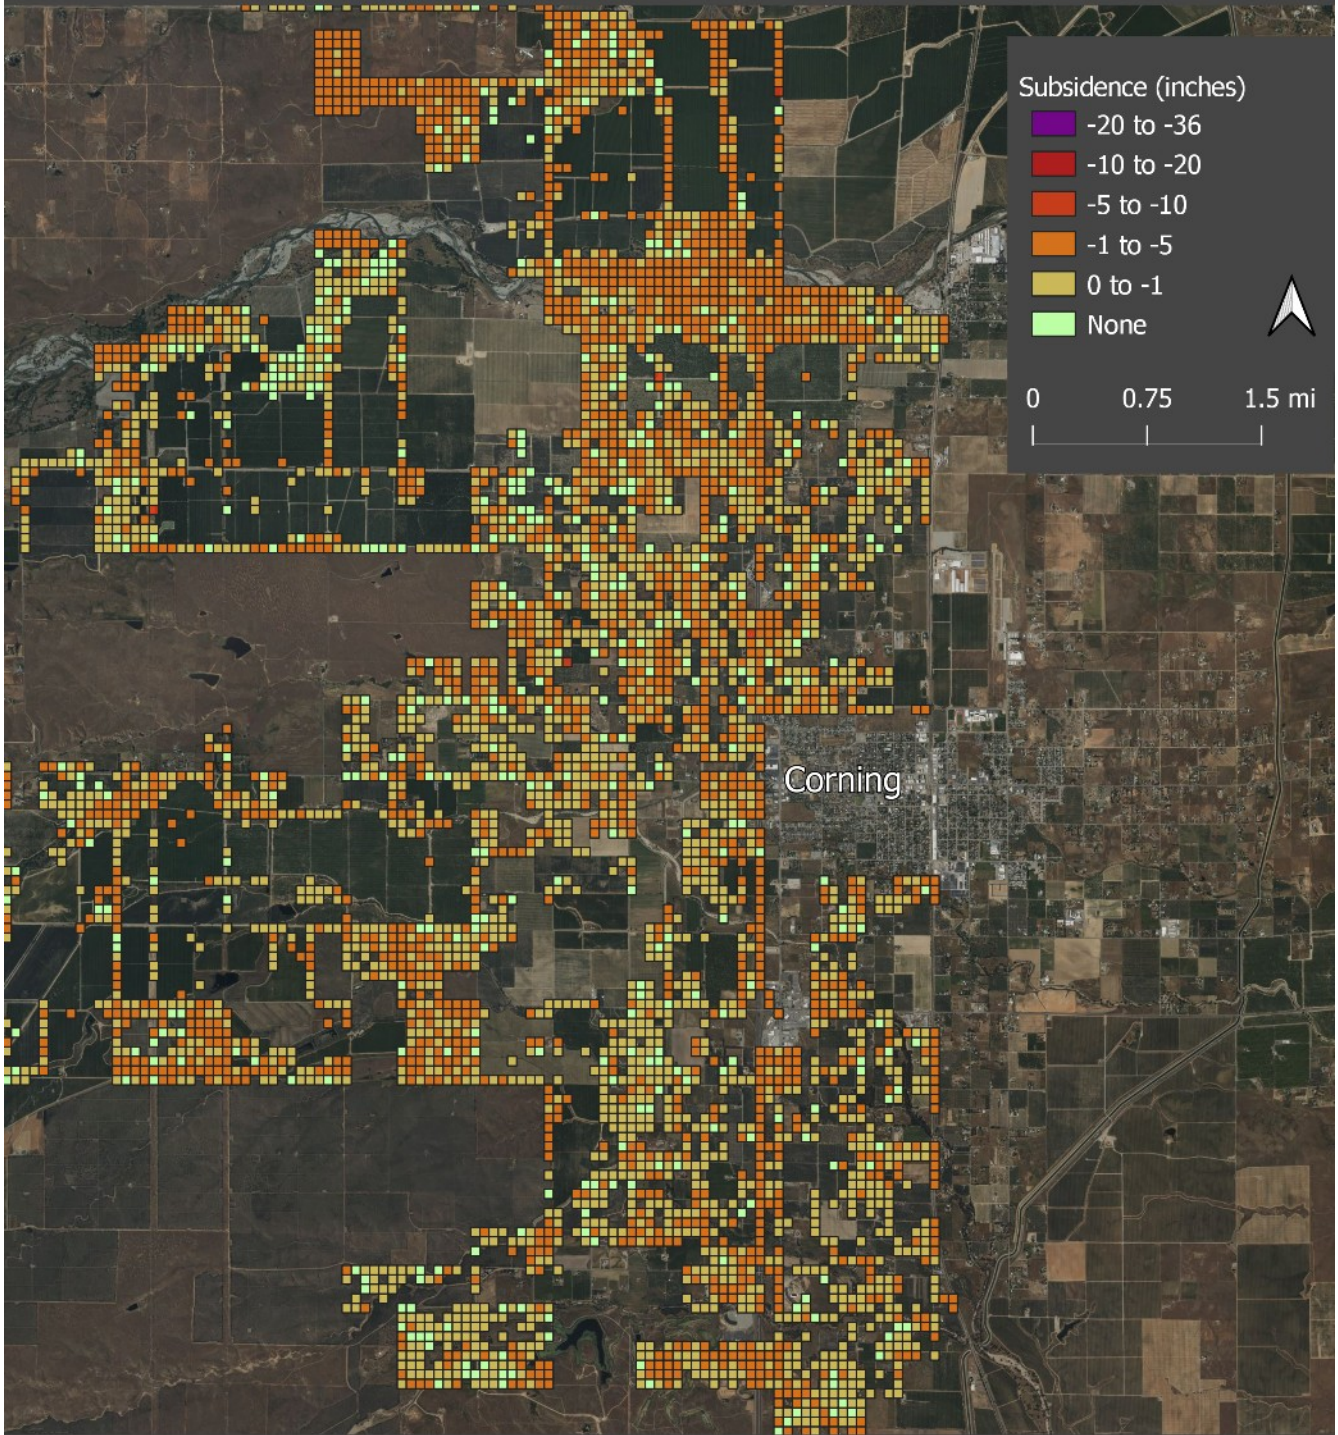

AquAlliance Appendix A

Subsidence Near Arbuckle CA, 2015 - 2024 Colusa County

Subsidence Near Artois CA, 2015 - 2024 Glenn County

Subsidence Near Corning CA, 2015 - 2024 Tehema County

Subsidence Near Elk Grove CA, 2015 - 2024 Sacramento County